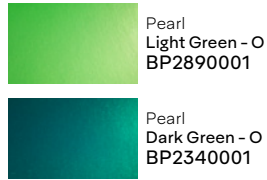

# Bold and seductive, discover the most prestigious selection of gloss, satin, matte and special finishes.

Discover the latest automotive colour trends. Over 100 colours, finishes and effects, including exciting glossy metallics and a new Rugged texture finish allowing to add a distinctive textured full wrap or accents to a vehicle.

SWF Rugged Combat Green

SWF Rugged  
Marsh Green  
**NEW!**  
CL6510001

SWF Rugged  
Combat Green  
**NEW!**  
CL6490001

SWF Rugged  
Onyx Black  
**NEW!**  
CL6500001

SWF Rugged  
Bedrock Grey  
**NEW!**  
CL6530001

**Gloss Pearl**

**Satin**

**Satin Metallic**

**Gloss**

**Matte Metallic**

\*The colours shown are digitally reproduced for printing purposes and are not 100% accurate. For an actual production colour, please contact your Avery Dennison sales representative.

\*EU: These colours are only available in Europe.

Matte

	Matte White LA8420001
	Matte Orange LA8270001
	Matte Khaki Green LA8430001
	Matte Dark Grey LA8470001
	Matte Black LA8300001
	Matte Blue EU* LA8440001
	Matte Olive Green LA8450001