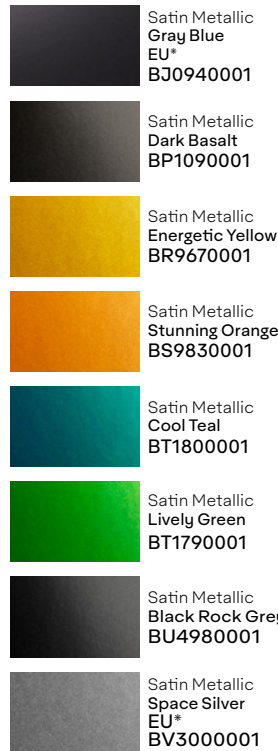

SWF Rugged Combat Green

SWF Rugged  
Marsh Green  
**NEW!**  
CL6510001

SWF Rugged  
Combat Green  
**NEW!**  
CL6490001

SWF Rugged  
Onyx Black  
**NEW!**  
CL6500001

SWF Rugged  
Bedrock Grey  
**NEW!**  
CL6530001

**Gloss Pearl**

**Satin**

**Satin Metallic**

**Gloss**

**Matte Metallic**

\*The colours shown are digitally reproduced for printing purposes and are not 100% accurate. For an actual production colour, please contact your Avery Dennison sales representative.

\*EU: These colours are only available in Europe.

Matte

	Matte White LA8420001
	Matte Orange LA8270001
	Matte Khaki Green LA8430001
	Matte Dark Grey LA8470001
	Matte Black LA8300001
	Matte Blue EU* LA8440001
	Matte Olive Green LA8450001

ColorFlow™ Satin

	ColorFlow™ Fresh Spring Gold/Silver BG7460001
	ColorFlow™ Roaring Thunder Blue/Red BG7470001
	ColorFlow™ Rising Sun Red/Gold BG7580001
	ColorFlow™ Rushing Riptide Cyan/Purple BG7600001
	ColorFlow™ Lightning Ridge Green/Purple BJ1080001
	ColorFlow™ Urban Jungle Silver/Green BG7590001