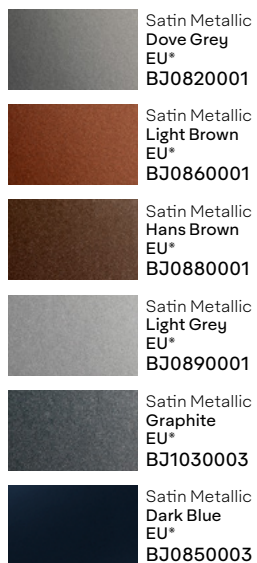

SWF Rugged Combat Green

SWF Rugged  
Marsh Green  
**NEW!**  
CL6510001

SWF Rugged  
Combat Green  
**NEW!**  
CL6490001

SWF Rugged  
Onyx Black  
**NEW!**  
CL6500001

SWF Rugged  
Bedrock Grey  
**NEW!**  
CL6530001

**Gloss Pearl**

**Satin**

**Satin Metallic**

**Gloss**

**Matte Metallic**

\*The colours shown are digitally reproduced for printing purposes and are not 100% accurate. For an actual production colour, please contact your Avery Dennison sales representative.

\*EU: These colours are only available in Europe.

Matte

	Matte White LA8420001
	Matte Orange LA8270001
	Matte Khaki Green LA8430001
	Matte Dark Grey LA8470001
	Matte Black LA8300001
	Matte Blue EU* LA8440001
	Matte Olive Green LA8450001

ColorFlow™ Satin

	ColorFlow™ Fresh Spring Gold/Silver BG7460001
	ColorFlow™ Roaring Thunder Blue/Red BG7470001
	ColorFlow™ Rising Sun Red/Gold BG7580001
	ColorFlow™ Rushing Riptide Cyan/Purple BG7600001
	ColorFlow™ Lightning Ridge Green/Purple BJ1080001
	ColorFlow™ Urban Jungle Silver/Green BG7590001